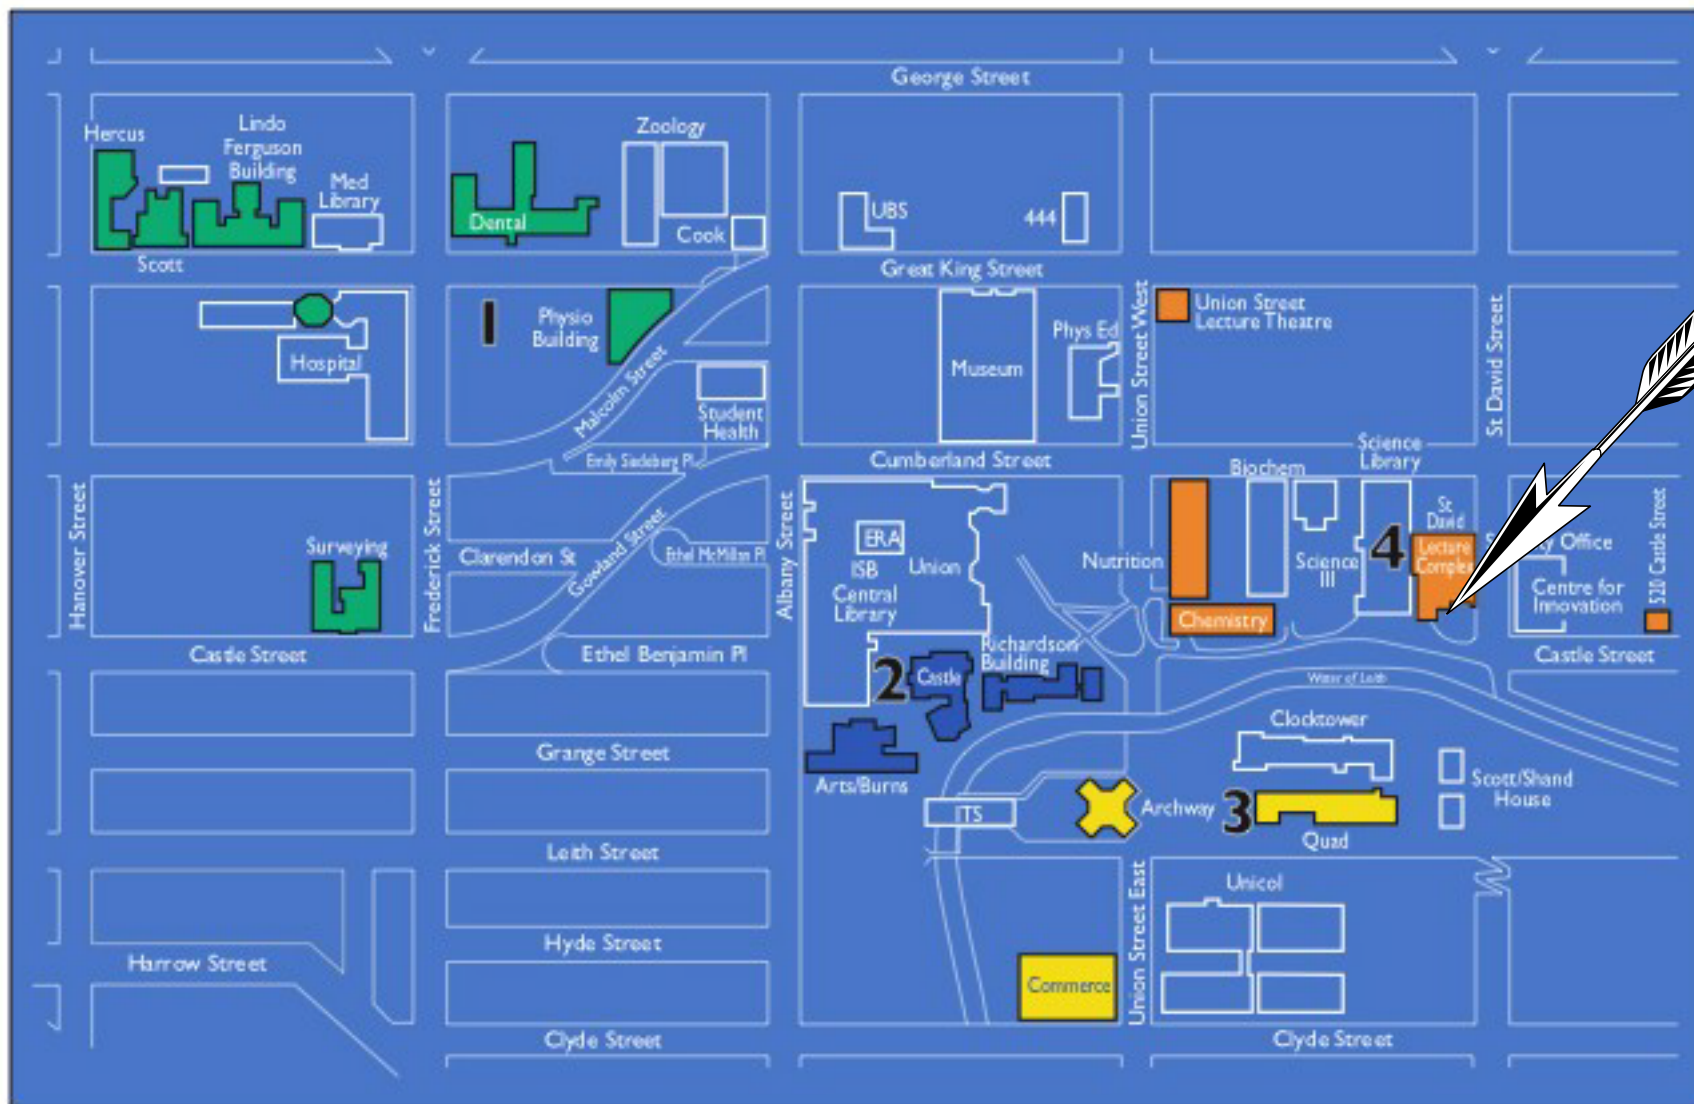

Lecture Theatres

1 SOUTH CAMPUS
Area Technician – 479 6525

2 CENTRAL CAMPUS
Area Technician – 479 5768

3 NORTH EAST CAMPUS
Area Technician – 479 5488

4 NORTH WEST CAMPUS
Area Technician – 479 8485